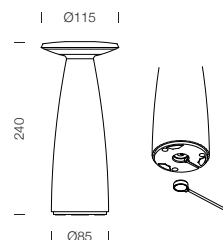

PROJECT : _____
SALE : _____

Lampitude

Product

Dimension

Specification

SERIES	: FLORA
ITEM CODE	: 339104
DESCRIPTION	: RECHARGEABLE TABLE LAMP
SIZE	: Ø115 X H240 (MM)
INSTALLATION	: STANDING
DRILL SIZE	: -
WEIGHT	: 0.92 KG
MATERIAL	: ALUMINIUM
COLOR	: SAGE GREEN
REFLECTOR	: -
DIFFUSER	: FROSTED
IP RATING	: 54
LIGHT SOURCES	: LED
WATTS	: 2.2W
INPUT VOLTAGE	: 5V
OUTPUT VOLTAGE	: -
CCT	: 2700K / 3000K
CRI	: ≥80
BEAM ANGLE	: DIFFUSED BEAM
LUMEN POWER	: 155LM / 174LM
AMBIENT TEMP	: -20°C to +40°C
LIFETIME	: -
ACCESSORIES	: WITH CONNECTING CHARGING BASE INCLUDED / DC 5V 1A POWER ADAPTER NOT INCLUDED
REMARKS	: LITHIUM BATTERY 2*2200mAh , TOUCH SWITCH FOR CONTROL , CHARGING TIME TIME: 4-5H , WORKING TIME 11-12H