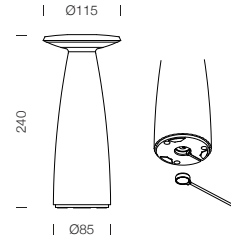

PROJECT : _____
SALE : _____

Lampitude

Product

Dimension

Specification

SERIES	: FLORA
ITEM CODE	: 339103
DESCRIPTION	: RECHARGEABLE TABLE LAMP
SIZE	: Ø115 X H240 (MM)
INSTALLATION	: STANDING
DRILL SIZE	: -
WEIGHT	: 0.92 KG
MATERIAL	: ALUMINIUM
COLOR	: SAND
REFLECTOR	: -
DIFFUSER	: FROSTED
IP RATING	: 54
LIGHT SOURCES	: LED
WATTS	: 2.2W
INPUT VOLTAGE	: 5V
OUTPUT VOLTAGE	: -
CCT	: 2700K / 3000K
CRI	: ≥80
BEAM ANGLE	: DIFFUSED BEAM
LUMEN POWER	: 155LM / 174LM
AMBIENT TEMP	: -20°C to +40°C
LIFETIME	: -
ACCESSORIES	: WITH CONNECTING CHARGING BASE INCLUDED / DC 5V 1A POWER ADAPTER NOT INCLUDED
REMARKS	: LITHIUM BATTERY 2*2200mAh , TOUCH SWITCH FOR CONTROL , CHARGING TIME TIME: 4-5H , WORKING TIME 11-12H