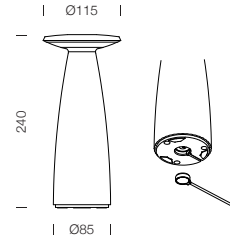

## Dimension

## Specification

<b>SERIES</b>	: FLORA
<b>ITEM CODE</b>	: 339101
<b>DESCRIPTION</b>	: RECHARGEABLE TABLE LAMP
<b>SIZE</b>	: Ø115 X H240 (MM)
<b>INSTALLATION</b>	: STANDING
<b>DRILL SIZE</b>	: -
<b>WEIGHT</b>	: 0.92 KG
<b>MATERIAL</b>	: ALUMINIUM
<b>COLOR</b>	: SIGNAL WHITE
<b>REFLECTOR</b>	: -
<b>DIFFUSER</b>	: FROSTED
<b>IP RATING</b>	: 54
<b>LIGHT SOURCES</b>	: LED
<b>WATTS</b>	: 2.2W
<b>INPUT VOLTAGE</b>	: 5V
<b>OUTPUT VOLTAGE</b>	: -
<b>CCT</b>	: 2700K / 3000K
<b>CRI</b>	: ≥80
<b>BEAM ANGLE</b>	: DIFFUSED BEAM
<b>LUMEN POWER</b>	: 155LM / 174LM
<b>AMBIENT TEMP</b>	: -20°C to +40°C
<b>LIFETIME</b>	: -
<b>ACCESSORIES</b>	: WITH CONNECTING CHARGING BASE INCLUDED / DC 5V 1A POWER ADAPTER NOT INCLUDED
<b>REMARKS</b>	: LITHIUM BATTERY 2*2200mAh , TOUCH SWITCH FOR CONTROL , CHARGING TIME TIME: 4-5H , WORKING TIME 11-12H