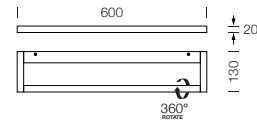

PROJECT : _____
SALE : _____

Lampitude

Product

Dimension

Specification

SERIES	: FLIPER
ITEM CODE	: FLIPER-W-WW
DESCRIPTION	: WALL LAMP
SIZE	: W600 X H20 X D130 (MM)
INSTALLATION	: SURFACE MOUNTED WALL
DRILL SIZE	: -
WEIGHT	: 1.2 KG
MATERIAL	: ALUMINIUM
COLOR	: WHITE
REFLECTOR	: -
DIFFUSER	: -
IP RATING	: 20
LIGHT SOURCES	: LED SMD
WATTS	: 18W
INPUT VOLTAGE	: AC 220-240V 50/60 Hz
OUTPUT VOLTAGE	: -
CCT	: 3000K
CRI	: 90
BEAM ANGLE	: DIFFUSED BEAM
LUMEN POWER	: 850LM
AMBIENT TEMP	: -20°C TO +40°C
LIFETIME	: 35,000 Hrs
CONTROL GEAR	: DIMMABLE LED DRIVER INCLUDED
ACCESSORIES	: -
REMARKS	: -