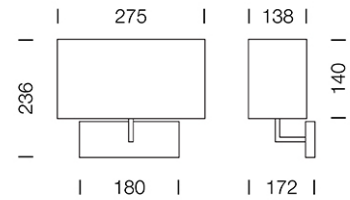

PROJECT : _____

SALE : _____

Lampitude®
TURN ON YOUR ATTITUDE

Product

Dimension

Specification

ITEM CODE	:	FLAT-W-BK
SERIES	:	FLAT
BRAND	:	LAMPTITUDE
LAMP TYPE	:	COMPACT FLUORESCENT OR LED
LAMP BASE	:	1*E27 MAX 60W
DESCRIPTION	:	WALL LAMP
INSTALLATION	:	SURFACE MOUNTED WALL
MATERIAL	:	STAINLESS STEEL, FABRIC SHADE
COLOR	:	BLACK, STAINLESS STEEL
CONTROL GEAR	:	N/A
REFLECTOR	:	N/A

PROJECT : _____

SALE : _____

Lampitude®
TURN ON YOUR ATTITUDE

Product

Dimension

Specification

ITEM CODE	:	FLAT-W-WH
SERIES	:	FLAT
BRAND	:	LAMPTITUDE
LAMP TYPE	:	COMPACT FLUORESCENT OR LED
LAMP BASE	:	1*E27 MAX 60W
DESCRIPTION	:	WALL LAMP
INSTALLATION	:	SURFACE MOUNTED WALL
MATERIAL	:	STAINLESS STEEL, FABRIC SHADE
COLOR	:	WHITE, STAINLESS STEEL
CONTROL GEAR	:	N/A
REFLECTOR	:	N/A