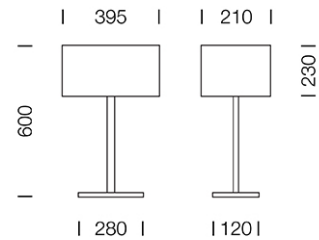

PROJECT : _____

SALE : _____

Lampitude®
TURN ON YOUR ATTITUDE

Product

Dimension

Specification

ITEM CODE : FLAT-T-WH
SERIES : FLAT
BRAND : LAMPTITUDE
LAMP TYPE : COMPACT FLUORESCENT OR LED
LAMP BASE : 1*E27 MAX 60W
DESCRIPTION : TABLE LAMP
INSTALLATION : STANDING LAMP
MATERIAL : STAINLESS STEEL, FABRIC SHADE
COLOR : WHITE, STAINLESS STEEL
CONTROL GEAR : N/A
REFLECTOR : N/A

PROJECT : _____

SALE : _____

Lampitude®
TURN ON YOUR ATTITUDE

Product

Dimension

Specification

ITEM CODE : FLAT-T-BK
SERIES : FLAT
BRAND : LAMPTITUDE
LAMP TYPE : COMPACT FLUORESCENT OR LED
LAMP BASE : 1*E27 MAX 60W
DESCRIPTION : TABLE LAMP
INSTALLATION : STANDING LAMP
MATERIAL : STAINLESS STEEL, FABRIC SHADE
COLOR : BLACK, STAINLESS STEEL
CONTROL GEAR : N/A
REFLECTOR : N/A