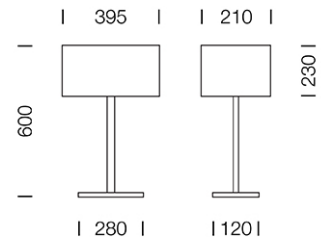

PROJECT : _____

SALE : _____

Lampitude®
TURN ON YOUR ATTITUDE

Product

Dimension

Specification

ITEM CODE : FLAT-T-WH
SERIES : FLAT
BRAND : LAMPTITUDE
LAMP TYPE : COMPACT FLUORESCENT OR LED
LAMP BASE : 1*E27 MAX 60W
DESCRIPTION : TABLE LAMP
INSTALLATION : STANDING LAMP
MATERIAL : STAINLESS STEEL, FABRIC SHADE
COLOR : WHITE, STAINLESS STEEL
CONTROL GEAR : N/A
REFLECTOR : N/A

PROJECT : _____

SALE : _____

Lampitude®
TURN ON YOUR ATTITUDE

Product

Dimension

Specification

ITEM CODE : FLAT-T-BK
SERIES : FLAT
BRAND : LAMPTITUDE
LAMP TYPE : COMPACT FLUORESCENT OR LED
LAMP BASE : 1*E27 MAX 60W
DESCRIPTION : TABLE LAMP
INSTALLATION : STANDING LAMP
MATERIAL : STAINLESS STEEL, FABRIC SHADE
COLOR : BLACK, STAINLESS STEEL
CONTROL GEAR : N/A
REFLECTOR : N/A