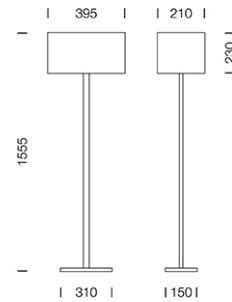

PROJECT : _____

SALE : _____

Lampitude®
TURN ON YOUR ATTITUDE

Product

Dimension

Specification

ITEM CODE	:	FLAT-F-WH
SERIES	:	FLAT
BRAND	:	LAMPTITUDE
LAMP TYPE	:	COMPACT FLUORESCENT OR LED
LAMP BASE	:	1*E27 MAX 60W
DESCRIPTION	:	FLOOR LAMP
INSTALLATION	:	STANDING LAMP
MATERIAL	:	STAINLESS STEEL, FABRIC SHADE
COLOR	:	WHITE, STAINLESS STEEL
CONTROL GEAR	:	N/A
REFLECTOR	:	N/A

PROJECT : _____

SALE : _____

Lampitude®
TURN ON YOUR ATTITUDE

Product

Dimension

Specification

ITEM CODE	:	FLAT-F-BK
SERIES	:	FLAT
BRAND	:	LAMPTITUDE
LAMP TYPE	:	COMPACT FLUORESCENT OR LED
LAMP BASE	:	1*E27 MAX 60W
DESCRIPTION	:	FLOOR LAMP
INSTALLATION	:	STANDING LAMP
MATERIAL	:	STAINLESS STEEL, FABRIC SHADE
COLOR	:	BLACK, STAINLESS STEEL
CONTROL GEAR	:	N/A
REFLECTOR	:	N/A