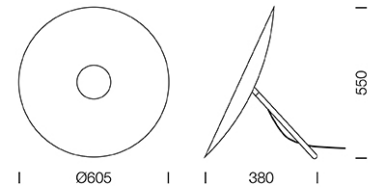

PROJECT : _____

SALE : _____

Lampitude®
TURN ON YOUR ATTITUDE

Product

Dimension

Specification

ITEM CODE	:	FL-16051BK
SERIES	:	DISH
BRAND	:	LAMPTITUDE
LAMP TYPE	:	LED
LAMP BASE	:	LED 3W 3000K 220V-240V 50 Hz
DESCRIPTION	:	FLOOR LAMP
INSTALLATION	:	STANDING LAMP
MATERIAL	:	POWDER COATED ALUMINIUM, STEEL, WOOD
WEIGHT	:	2.6 kg
COLOR	:	BLACK, GOLD
CONTROL GEAR	:	LED DRIVER INCLUDED
REFLECTOR	:	N/A