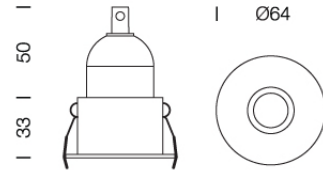

PROJECT : _____
SALE : _____

Lampitude

Product

Dimension

Specification

SERIES	: FILA
ITEM CODE	: FILA-E27-WW
DESCRIPTION	: DOWNLIGHT
SIZE	: $\text{Ø}64 \times \text{H}83$ (MM)
INSTALLATION	: RECESSED DOWNLIGHT
DRILL SIZE	: $\text{Ø}54$
WEIGHT	: 0.1 KG
MATERIAL	: POWDER COATED ALUMINUM
COLOR	: SAND WHITE
REFLECTOR	: -
DIFFUSER	: -
IP RATING	: 20
LIGHT SOURCES	: LED OR INCANDESCENT
SOCKET	: E27 X 1
WATTS	: -
VOLT	: -
CCT	: -
CRI	: -
BEAM ANGLE	: -
LUMEN POWER	: -
LIFETIME	: -
CONTROL GEAR	: -
ACCESSORIES	: -
REMARKS	: BULB NOT INCLUDED