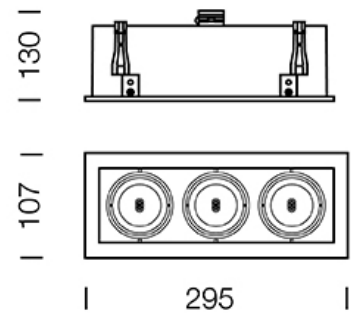

PROJECT : _____

SALE : _____

Lamptitude®
TURN ON YOUR ATTITUDE

Product

Dimension

Specification

ITEM CODE	:	FDIO-3-WW
SERIES	:	FDIO
BRAND	:	LAMPTITUDE
LAMP TYPE	:	HALOGEN OR LED
LAMP BASE	:	3*GU10 MAX 50W
DESCRIPTION	:	ADJUSTABLE DOWNLIGHT
INSTALLATION	:	RECESSED DOWNLIGHT
MATERIAL	:	DIE-CAST ALUMINIUM
COLOR	:	WHITE
CONTROL GEAR	:	N/A
REFLECTOR	:	N/A