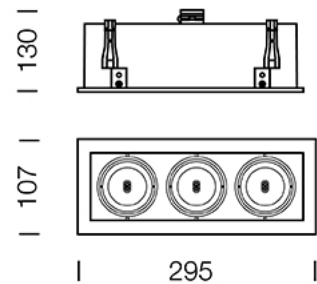

PROJECT : _____

SALE : _____

Lampitude®
TURN ON YOUR ATTITUDE

Product

Dimension

Specification

| | | |
|--------------|---|----------------------|
| ITEM CODE | : | FDIO-3-BK |
| SERIES | : | FDIO |
| BRAND | : | LAMPTITUDE |
| LAMP TYPE | : | HALOGEN OR LED |
| LAMP BASE | : | 3*GU10 MAX 50W |
| DESCRIPTION | : | DOWNLIGHT |
| INSTALLATION | : | ADJUSTABLE DOWNLIGHT |
| MATERIAL | : | DIE-CAST ALUMINIUM |
| COLOR | : | BLACK |
| CONTROL GEAR | : | N/A |
| REFLECTOR | : | N/A |