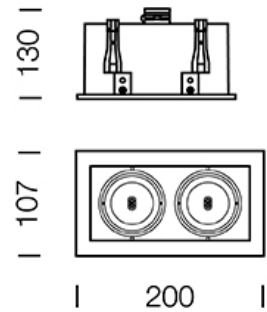

PROJECT : _____

SALE : _____

Lampitude®
TURN ON YOUR ATTITUDE

Product

Dimension

Specification

ITEM CODE	:	FDIO-2-WW
SERIES	:	FDIO
BRAND	:	LAMPTITUDE
LAMP TYPE	:	HALOGEN OR LED
LAMP BASE	:	2*GU10 MAX 50W
DESCRIPTION	:	ADJUSTABLE DOWNLIGHT
INSTALLATION	:	RECESSED DOWNLIGHT
MATERIAL	:	DIE-CAST ALUMINIUM
COLOR	:	WHITE
CONTROL GEAR	:	N/A
REFLECTOR	:	N/A