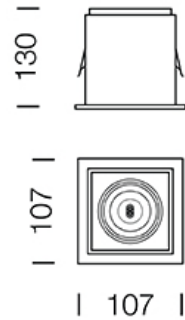

PROJECT : _____

SALE : _____

Lampitude®
TURN ON YOUR ATTITUDE

Product

Dimension

Specification

ITEM CODE	:	FDIO-1-WW
SERIES	:	FDIO
BRAND	:	LAMPTITUDE
LAMP TYPE	:	HALOGEN OR LED
LAMP BASE	:	1*GU10 MAX 50W
DESCRIPTION	:	ADJUSTABLE DOWNLIGHT
INSTALLATION	:	RECESSED DOWNLIGHT
MATERIAL	:	DIE-CAST ALUMINIUM
COLOR	:	WHITE
CONTROL GEAR	:	N/A
REFLECTOR	:	N/A