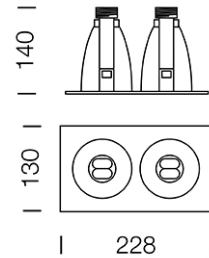

PROJECT : _____

SALE : _____

Lamptitude[®]
TURN ON YOUR ATTITUDE

Product

Dimension

Specification

ITEM CODE	:	F-BOX-2
SERIES	:	F-BOX
BRAND	:	LAMPTITUDE
LAMP TYPE	:	COMPACT FLUORESCENT OR LED
LAMP BASE	:	2*E27 MAX 20W
DESCRIPTION	:	DOWNLIGHT
INSTALLATION	:	RECESSED DOWNLIGHT
MATERIAL	:	POWDER COATED STEEL
COLOR	:	GRAY
CONTROL GEAR	:	N/A
REFLECTOR	:	THE SAND-BLASTER ALUMINIUM