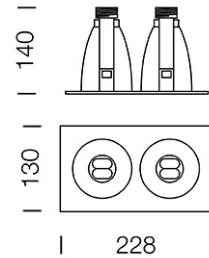

PROJECT : _____

SALE : _____

Lampitude®
TURN ON YOUR ATTITUDE

Product

Dimension

Specification

ITEM CODE	:	F-BOX-2-WW
SERIES	:	F-BOX
BRAND	:	LAMPTITUDE
LAMP TYPE	:	COMPACT FLUORESCENT OR LED
LAMP BASE	:	2*E27 MAX 20W
DESCRIPTION	:	DOWNLIGHT
INSTALLATION	:	RECESSED DOWNLIGHT
MATERIAL	:	POWDER COATED STEEL
COLOR	:	WHITE
CONTROL GEAR	:	N/A
REFLECTOR	:	THE SAND-BLASTER ALUMINIUM