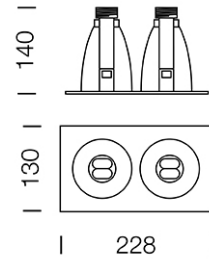

PROJECT : _____

SALE : _____

Lamptitude®
TURN ON YOUR ATTITUDE

Product

Dimension

Specification

ITEM CODE	:	F-BOX-2-BK
SERIES	:	F-BOX
BRAND	:	LAMPTITUDE
LAMP TYPE	:	COMPACT FLUORESCENT OR LED
LAMP BASE	:	2*E27 MAX 20W
DESCRIPTION	:	DOWNLIGHT
INSTALLATION	:	RECESSED DOWNLIGHT
MATERIAL	:	POWDER COATED STEEL
COLOR	:	BLACK
CONTROL GEAR	:	N/A
REFLECTOR	:	THE SAND-BLASTER ALUMINIUM