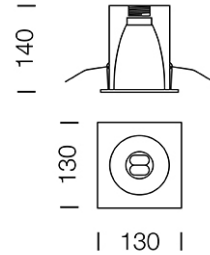

PROJECT : _____

SALE : _____

Lamptitude[®]
TURN ON YOUR ATTITUDE

Product

Dimension

Specification

ITEM CODE	:	F-BOX-1-WW
SERIES	:	F-BOX
BRAND	:	LAMPTITUDE
LAMP TYPE	:	COMPACT FLUORESCENT OR LED
LAMP BASE	:	1*E27 MAX 20W
DESCRIPTION	:	DOWNLIGHT
INSTALLATION	:	RECESSED DOWNLIGHT
MATERIAL	:	POWDER COATED STEEL
COLOR	:	WHITE
CONTROL GEAR	:	N/A
REFLECTOR	:	THE SAND-BLASTER ALUMINIUM