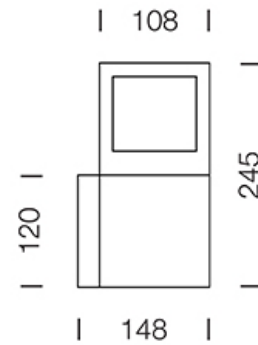

PROJECT : _____

SALE : _____

Lamptitude®
TURN ON YOUR ATTITUDE

Product

Dimension

Specification

ITEM CODE	:	ENDO-W-GY
SERIES	:	ENDO
BRAND	:	LAMPTITUDE
LAMP TYPE	:	COMPACT FLUORESCENT OR LED
LAMP BASE	:	1*E27 MAX 15W
DESCRIPTION	:	OUTDOOR WALL LAMP
INSTALLATION	:	SURFACE MOUNTED
MATERIAL	:	POWDER COATED ALUMINIUM, OPAL POLYCARBONATE
IP RATING	:	IP54
COLOR	:	GRAY
CONTROL GEAR	:	N/A
REFLECTOR	:	N/A