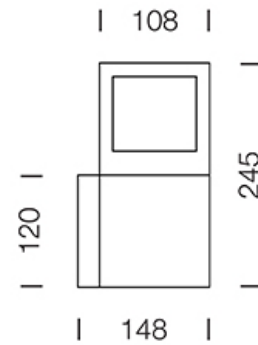

PROJECT : _____

SALE : _____

Lampitude®
TURN ON YOUR ATTITUDE

Product

Dimension

Specification

ITEM CODE	:	ENDO-W-BK
SERIES	:	ENDO
BRAND	:	LAMPTITUDE
LAMP TYPE	:	COMPACT FLUORESCENT OR LED
LAMP BASE	:	1*E27 MAX 15W
DESCRIPTION	:	OUTDOOR WALL LAMP
INSTALLATION	:	SURFACE MOUNTED
MATERIAL	:	POWDER COATED ALUMINIUM, OPAL POLYCARBONATE
IP RATING	:	IP54
COLOR	:	DARK GRAY
CONTROL GEAR	:	N/A
REFLECTOR	:	N/A