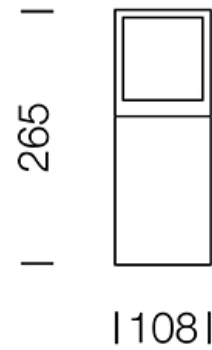

PROJECT : _____

SALE : _____

Lampitude®
TURN ON YOUR ATTITUDE

Product

Dimension

Specification

ITEM CODE	:	ENDO-B26-GY
SERIES	:	ENDO
BRAND	:	LAMPTITUDE
LAMP TYPE	:	COMPACT FLUORESCENT OR LED
LAMP BASE	:	1*E27 MAX 15W
DESCRIPTION	:	OUTDOOR BOLLARD LAMP
INSTALLATION	:	SURFACE MOUNTED
MATERIAL	:	POWDER COATED ALUMINIUM, OPAL POLYCARBONATE
IP RATING	:	IP54
COLOR	:	GRAY
CONTROL GEAR	:	N/A
REFLECTOR	:	N/A