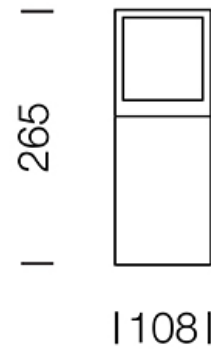

PROJECT : _____

SALE : _____

Lamptitude®
TURN ON YOUR ATTITUDE

Product

Dimension

Specification

ITEM CODE	:	ENDO-B26-BK
SERIES	:	ENDO
BRAND	:	LAMPTITUDE
LAMP TYPE	:	COMPACT FLUORESCENT OR LED
LAMP BASE	:	1*E27 MAX 15W
DESCRIPTION	:	OUTDOOR BOLLARD LAMP
INSTALLATION	:	SURFACE MOUNTED
MATERIAL	:	POWDER COATED ALUMINIUM, OPAL POLYCARBONATE
IP RATING	:	IP54
COLOR	:	DARK GRAY
CONTROL GEAR	:	N/A
REFLECTOR	:	N/A