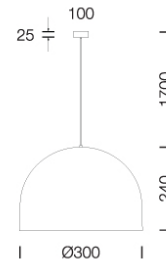

PROJECT : _____

SALE : _____

Lampitude®
TURN ON YOUR ATTITUDE

Product

Dimension

Specification

SERIES	: ELLA
ITEM CODE	: ELLA-PS-WH
DESCRIPTION	: HANGING LAMP
SIZE	: Ø300 X H1940 (MM)
INSTALLATION	: SURFACE MOUNTED BASE
DRILL SIZE	: -
WEIGHT	: -
MATERIAL	: POWDER COATED ALUMINIUM , STEEL , OPAL ACRYLIC DIFFUSER
COLOR	: MATT WHITE
REFLECTOR	: -
DIFFUSER	: -
IP RATING	: 20
LIGHT SOURCES	: INCANDESCENT OR LED
SOCKET	: E27 x 1
WATTS	: MAX 60W
VOLT	: 220-240V ~50/60Hz
CCT	: -
CRI	: -
BEAM ANGLE	: -
LUMEN POWER	: -
LIFETIME	: -
CONTROL GEAR	: -
ACCESSORIES	: -
REMARKS	: BULB NOT INCLUDED