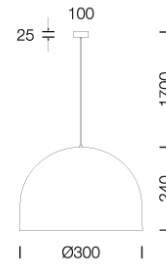

PROJECT : \_\_\_\_\_  
SALE : \_\_\_\_\_

Product

Dimension

Specification

- SERIES : ELLA
- ITEM CODE : ELLA-PS-GY
- DESCRIPTION : HANGING LAMP
- SIZE : Ø300 X H1940 (MM)
  
- INSTALLATION : SURFACE MOUNTED BASE
- DRILL SIZE : -
- WEIGHT : -
- MATERIAL : POWDER COATED ALUMINIUM , STEEL , OPAL ACRYLIC DIFFUSER
- COLOR : MATT GREY
- REFLECTOR : -
- DIFFUSER : -
- IP RATING : 20
  
- LIGHT SOURCES : INCANDESCENT OR LED
- SOCKET : E27 x 1
- WATTS : MAX 60W
- VOLT : 220-240V ~50/60Hz
- CCT : -
- CRI : -
- BEAM ANGLE : -
- LUMEN POWER : -
- LIFETIME : -
  
- CONTROL GEAR : -
- ACCESSORIES : -
- REMARKS : BULB NOT INCLUDED