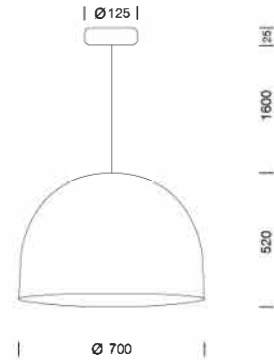

PROJECT : _____
 SALE : _____

Product | **Dimension**

Specification

SERIES	: ELLA
ITEM CODE	: ELLA-P-GY
DESCRIPTION	: HANGING LAMP
SIZE	: Ø700 X H520+1600 (MM)
INSTALLATION	: SURFACE MOUNTED BASE
DRILL SIZE	: -
WEIGHT	: 5 KG.
MATERIAL	: POWDER COATED ALUMINIUM , STEEL , OPAL ACRYLIC DIFFUSER
COLOR	: GREY
REFLECTOR	: -
DIFFUSER	: OPAL ACRYLIC DIFFUSER
IP RATING	: 20
LIGHT SOURCES	: LED OR INCANDESCENT
SOCKET	: E27 X 3
WATTS	: MAX 60W
VOLT	: -
CCT	: -
CRI	: -
BEAM ANGLE	: -
LUMEN POWER	: -
LIFETIME	: -
CONTROL GEAR	: -
ACCESSORIES	: -
REMARKS	: BULB NOT INCLUDED