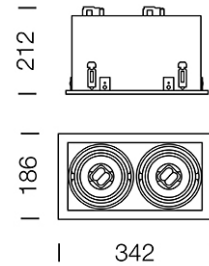

PROJECT : _____

SALE : _____

Lamptitude®
TURN ON YOUR ATTITUDE

Product

Dimension

Specification

ITEM CODE	:	E-BOX-2-ADJ
SERIES	:	E-BOX
BRAND	:	LAMPTITUDE
LAMP TYPE	:	COMPACT FLUORESCENT OR LED
LAMP BASE	:	2*E27 MAX 20W
DESCRIPTION	:	DOWNLIGHT
INSTALLATION	:	RECESSED DOWNLIGHT
MATERIAL	:	POWDER COATED STEEL
COLOR	:	GRAY
CONTROL GEAR	:	N/A
REFLECTOR	:	THE SAND-BLASTER ALUMINIUM