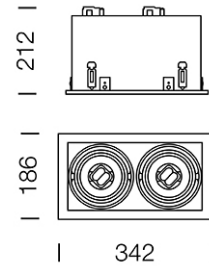

## Dimension

## Specification

ITEM CODE	:	E-BOX-2-ADJ-WW
SERIES	:	E-BOX
BRAND	:	LAMPTITUDE
LAMP TYPE	:	COMPACT FLUORESCENT OR LED
LAMP BASE	:	2*E27 MAX 20W
DESCRIPTION	:	DOWNLIGHT
INSTALLATION	:	RECESSED DOWNLIGHT
MATERIAL	:	POWDER COATED STEEL
COLOR	:	WHITE
CONTROL GEAR	:	N/A
REFLECTOR	:	THE SAND-BLASTER ALUMINIUM