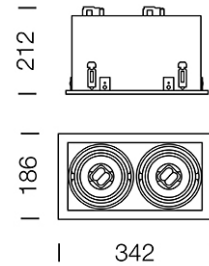

PROJECT : _____

SALE : _____

Lamptitude®
TURN ON YOUR ATTITUDE

Product

Dimension

Specification

| | | |
|--------------|---|----------------------------|
| ITEM CODE | : | E-BOX-2-ADJ-BK |
| SERIES | : | E-BOX |
| BRAND | : | LAMPTITUDE |
| LAMP TYPE | : | COMPACT FLUORESCENT OR LED |
| LAMP BASE | : | 2*E27 MAX 20W |
| DESCRIPTION | : | DOWNLIGHT |
| INSTALLATION | : | RECESSED DOWNLIGHT |
| MATERIAL | : | POWDER COATED STEEL |
| COLOR | : | BLACK |
| CONTROL GEAR | : | N/A |
| REFLECTOR | : | THE SAND-BLASTER ALUMINIUM |