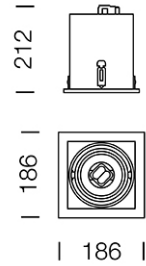

PROJECT : _____

SALE : _____

Lampitude®
TURN ON YOUR ATTITUDE

Product

Dimension

Specification

ITEM CODE	:	E-BOX-1-ADJ
SERIES	:	E-BOX
BRAND	:	LAMPTITUDE
LAMP TYPE	:	COMPACT FLUORESCENT OR LED
LAMP BASE	:	1*E27 MAX 20W
DESCRIPTION	:	DOWNLIGHT
INSTALLATION	:	RECESSED DOWNLIGHT
MATERIAL	:	POWDER COATED STEEL
COLOR	:	GRAY
CONTROL GEAR	:	N/A
REFLECTOR	:	THE SAND-BLASTER ALUMINIUM