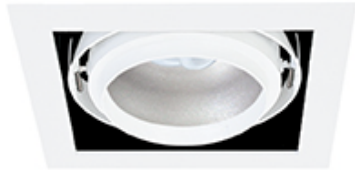

PROJECT : _____

SALE : _____

Lampitude®
TURN ON YOUR ATTITUDE

Product

Dimension

Specification

ITEM CODE	:	E-BOX-1-ADJ-WW
SERIES	:	E-BOX
BRAND	:	LAMPTITUDE
LAMP TYPE	:	COMPACT FLUORESCENT OR LED
LAMP BASE	:	1*E27 MAX 20W
DESCRIPTION	:	DOWNLIGHT
INSTALLATION	:	RECESSED DOWNLIGHT
MATERIAL	:	POWDER COATED STEEL
COLOR	:	WHITE
CONTROL GEAR	:	N/A
REFLECTOR	:	THE SAND-BLASTER ALUMINIUM