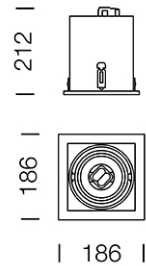

PROJECT : _____

SALE : _____

Lampitude®
TURN ON YOUR ATTITUDE

Product

Dimension

Specification

ITEM CODE	:	E-BOX-1-ADJ-WW
SERIES	:	E-BOX
BRAND	:	LAMPTITUDE
LAMP TYPE	:	COMPACT FLUORESCENT OR LED
LAMP BASE	:	1*E27 MAX 20W
DESCRIPTION	:	DOWNLIGHT
INSTALLATION	:	RECESSED DOWNLIGHT
MATERIAL	:	POWDER COATED STEEL
COLOR	:	WHITE
CONTROL GEAR	:	N/A
REFLECTOR	:	THE SAND-BLASTER ALUMINIUM