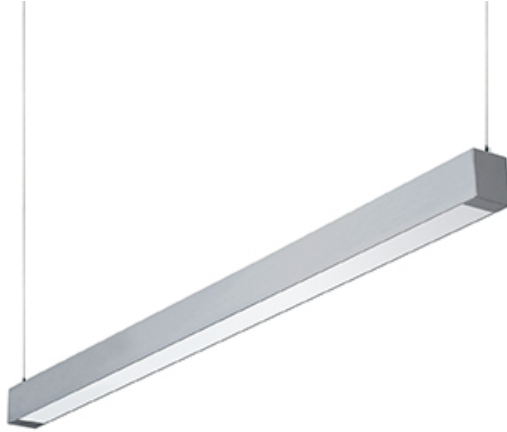

## Dimension

## Specification

ITEM CODE	:	DZ4-1601I-PSL
SERIES	:	DZ4-1601I
BRAND	:	LAMPTITUDE
LAMP TYPE	:	FLUORESCENT OR LED
LAMP BASE	:	1*T5 MAX 28W
DESCRIPTION	:	SUSPENDED ACRYLIC LAMP
INSTALLATION	:	SURFACE MOUNTED BASE
MATERIAL	:	EXTRUDED ALUMINIUM, ACRYLIC DIFFUSER
COLOR	:	ALUMINIUM
CONTROL GEAR	:	N/A
REFLECTOR	:	N/A