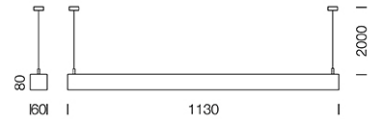

PROJECT : _____

SALE : _____

Lamptitude[®]
TURN ON YOUR ATTITUDE

Product

Dimension

Specification

ITEM CODE	:	DZ-LINK-WW-P
SERIES	:	DZ-LINK
BRAND	:	LAMPTITUDE
LAMP TYPE	:	LED MAIN VOLTAGE
LAMP BASE	:	LED OSRAM BASIC LINEAR 2*14.4W 2200 LUMEN 3000K/4000K
DESCRIPTION	:	SUSPENDED LAMP
INSTALLATION	:	SURFACE MOUNTED BASE
MATERIAL	:	EXTRUDED ALUMINUM, OPAL DIFFUSER
COLOR	:	WHITE
CONTROL GEAR	:	CONSTANT CURRENT LED POWER SUPPLY
REFLECTOR	:	POLISHED ALUMINUM