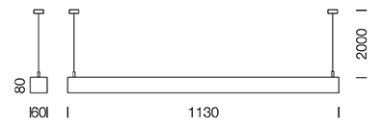

PROJECT : _____

SALE : _____

Lamptitude[®]
TURN ON YOUR ATTITUDE

Product

Dimension

Specification

ITEM CODE	:	DZ-LINK-GY-P
SERIES	:	DZ-LINK
BRAND	:	LAMPTITUDE
LAMP TYPE	:	LED MAIN VOLTAGE
LAMP BASE	:	LED OSRAM BASIC LINEAR 2*14.4W 2200 LUMEN 3000K/4000K
DESCRIPTION	:	SUSPENDED LAMP
INSTALLATION	:	SURFACE MOUNTED BASE
MATERIAL	:	EXTRUDED ALUMINUM, OPAL DIFFUSER
COLOR	:	GRAY
CONTROL GEAR	:	CONSTANT CURRENT LED POWER SUPPLY
REFLECTOR	:	POLISHED ALUMINUM