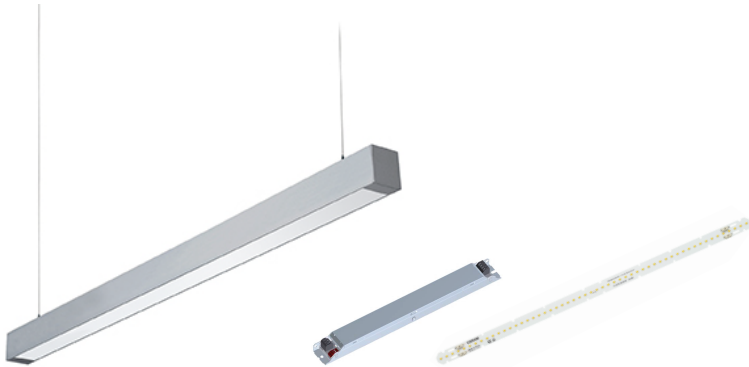

PROJECT : _____

SALE : _____

Lamptitude[®]
TURN ON YOUR ATTITUDE

Product

Dimension

Specification

ITEM CODE	:	DZ-LINK-GY-P
SERIES	:	DZ-LINK
BRAND	:	LAMPTITUDE
LAMP TYPE	:	LED MAIN VOLTAGE
LAMP BASE	:	LED OSRAM BASIC LINEAR 2*14.4W 2200 LUMEN 3000K/4000K
DESCRIPTION	:	SUSPENDED LAMP
INSTALLATION	:	SURFACE MOUNTED BASE
MATERIAL	:	EXTRUDED ALUMINUM, OPAL DIFFUSER
COLOR	:	GRAY
CONTROL GEAR	:	CONSTANT CURRENT LED POWER SUPPLY
REFLECTOR	:	POLISHED ALUMINUM