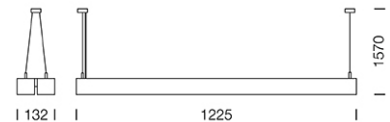

PROJECT : _____

SALE : _____

Lamptitude[®]
TURN ON YOUR ATTITUDE

Product

Dimension

Specification

ITEM CODE	:	DZ-LINE2-28-WH
SERIES	:	DZ-LINE
BRAND	:	LAMPTITUDE
LAMP TYPE	:	FLUORESCENT OR LED
LAMP BASE	:	2*T5 MAX 28W
DESCRIPTION	:	LOUVER LAMP
INSTALLATION	:	SUSPENDED LOUVER LAMP
MATERIAL	:	EXTRUDED ALUMINIUM
COLOR	:	WHITE
CONTROL GEAR	:	N/A
REFLECTOR	:	ANODIZE ALUMINIUM POLISHED