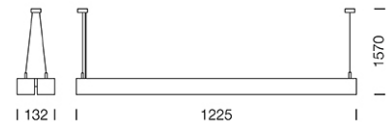

PROJECT : _____

SALE : _____

Lamptitude[®]
TURN ON YOUR ATTITUDE

Product

Dimension

Specification

| | | |
|--------------|---|----------------------------|
| ITEM CODE | : | DZ-LINE2-28-GY |
| SERIES | : | DZ-LINE |
| BRAND | : | LAMPTITUDE |
| LAMP TYPE | : | FLUORESCENT OR LED |
| LAMP BASE | : | 2*T5 MAX 28W |
| DESCRIPTION | : | LOUVER LAMP |
| INSTALLATION | : | SUSPENDED LOUVER LAMP |
| MATERIAL | : | EXTRUDED ALUMINIUM |
| COLOR | : | GRAY |
| CONTROL GEAR | : | N/A |
| REFLECTOR | : | ANODIZE ALUMINIUM POLISHED |