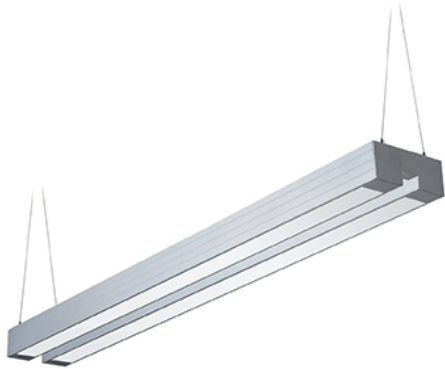

PROJECT : _____

SALE : _____

Lamptitude[®]
TURN ON YOUR ATTITUDE

Product

Dimension

Specification

ITEM CODE	:	DZ-LINE2-28-GY-OP-NLB
SERIES	:	DZ-LINE
BRAND	:	LAMPTITUDE
LAMP TYPE	:	FLUORESCENT OR LED
LAMP BASE	:	2*T5 MAX 28W
DESCRIPTION	:	LOUVER LAMP
INSTALLATION	:	SUSPENDED LOUVER LAMP
MATERIAL	:	EXTRUDED ALUMINUM, OPAL DIFFUSER
COLOR	:	GRAY
CONTROL GEAR	:	N/A
REFLECTOR	:	ANODIZE ALUMIUM POLISHED