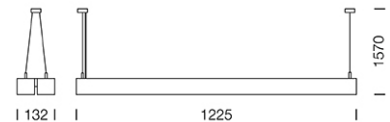

PROJECT : _____

SALE : _____

Lamptitude[®]
TURN ON YOUR ATTITUDE

Product

Dimension

Specification

ITEM CODE	:	DZ-LINE2-28-GY-OP-NLB
SERIES	:	DZ-LINE
BRAND	:	LAMPTITUDE
LAMP TYPE	:	FLUORESCENT OR LED
LAMP BASE	:	2*T5 MAX 28W
DESCRIPTION	:	LOUVER LAMP
INSTALLATION	:	SUSPENDED LOUVER LAMP
MATERIAL	:	EXTRUDED ALUMINUM, OPAL DIFFUSER
COLOR	:	GRAY
CONTROL GEAR	:	N/A
REFLECTOR	:	ANODIZE ALUMIUM POLISHED