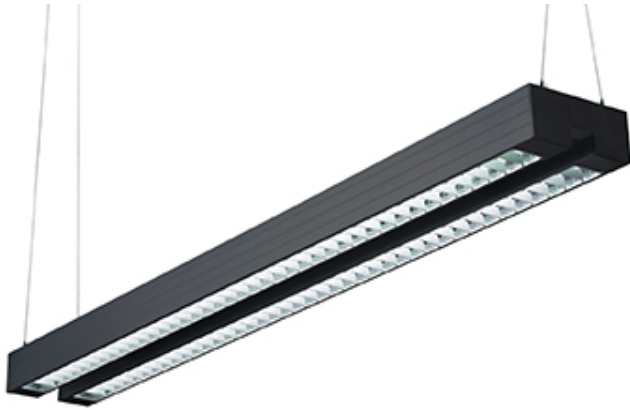

PROJECT : _____

SALE : _____

Lamptitude®
TURN ON YOUR ATTITUDE

Product

Dimension

Specification

ITEM CODE	:	DZ-LINE2-28-BK
SERIES	:	DZ-LINE
BRAND	:	LAMPTITUDE
LAMP TYPE	:	FLUORESCENT OR LED
LAMP BASE	:	2*T5 MAX 28W
DESCRIPTION	:	LOUVER LAMP
INSTALLATION	:	SUSPENDED LOUVER LAMP
MATERIAL	:	EXTRUDED ALUMINIUM
COLOR	:	BLACK
CONTROL GEAR	:	N/A
REFLECTOR	:	ANODIZE ALUMINIUM POLISHED