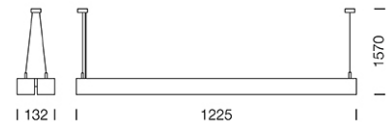

## Dimension

## Specification

ITEM CODE	:	DZ-LINE2-28-BK
SERIES	:	DZ-LINE
BRAND	:	LAMPTITUDE
LAMP TYPE	:	FLUORESCENT OR LED
LAMP BASE	:	2*T5 MAX 28W
DESCRIPTION	:	LOUVER LAMP
INSTALLATION	:	SUSPENDED LOUVER LAMP
MATERIAL	:	EXTRUDED ALUMINIUM
COLOR	:	BLACK
CONTROL GEAR	:	N/A
REFLECTOR	:	ANODIZE ALUMINIUM POLISHED