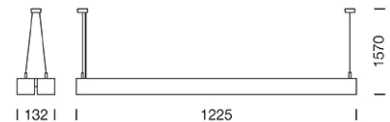

PROJECT : _____

SALE : _____

Lamptitude[®]
TURN ON YOUR ATTITUDE

Product

Dimension

Specification

ITEM CODE	:	DZ-LINE2-28-BK-OP-NLB
SERIES	:	DZ-LINE
BRAND	:	LAMPTITUDE
LAMP TYPE	:	FLUORESCENT OR LED
LAMP BASE	:	2*T5 MAX 28W
DESCRIPTION	:	LOUVER LAMP
INSTALLATION	:	SUSPENDED LOUVER LAMP
MATERIAL	:	EXTRUDED ALUMINUM, OPAL DIFFUSER
COLOR	:	BLACK
CONTROL GEAR	:	N/A
REFLECTOR	:	ANODIZE ALUMIUM POLISHED