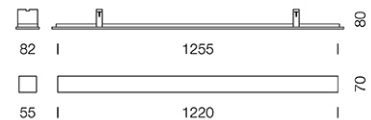

PROJECT : _____

SALE : _____

Lampitude®
TURN ON YOUR ATTITUDE

Product

Dimension

Specification

ITEM CODE	:	DZ-LINE1R-28-WH
SERIES	:	DZ-LINE
BRAND	:	LAMPTITUDE
LAMP TYPE	:	FLUORESCENT OR LED
LAMP BASE	:	1*T5 MAX 28W
DESCRIPTION	:	LOUVER LAMP
INSTALLATION	:	RECESSED LOUVER LAMP
MATERIAL	:	EXTRUDED ALUMINIUM
COLOR	:	WHITE
CONTROL GEAR	:	N/A
REFLECTOR	:	ANODIZE ALUMINIUM POLISHED