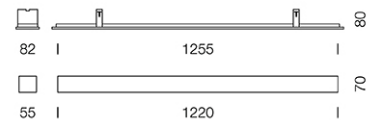

## Dimension

## Specification

ITEM CODE	:	DZ-LINE1R-28-WH-OP-NLB
SERIES	:	DZ-LINE
BRAND	:	LAMPTITUDE
LAMP TYPE	:	FLUORESCENT OR LED
LAMP BASE	:	1*T5 MAX 28W
DESCRIPTION	:	LOUVER LAMP
INSTALLATION	:	RECESSED LOUVER LAMP
MATERIAL	:	EXTRUDED ALUMINUM, OPAL DIFFUSER
COLOR	:	WHITE
CONTROL GEAR	:	N/A
REFLECTOR	:	ANODIZE ALUMIUM POLISHED