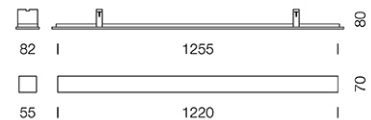

## Dimension

## Specification

ITEM CODE	:	DZ-LINE1R-28-GY
SERIES	:	DZ-LINE
BRAND	:	LAMPTITUDE
LAMP TYPE	:	FLUORESCENT OR LED
LAMP BASE	:	1*T5 MAX 28W
DESCRIPTION	:	LOUVER LAMP
INSTALLATION	:	RECESSED LOUVER LAMP
MATERIAL	:	EXTRUDED ALUMINIUM
COLOR	:	GRAY
CONTROL GEAR	:	N/A
REFLECTOR	:	ANODIZE ALUMINIUM POLISHED