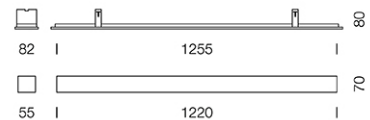

PROJECT : _____

SALE : _____

Lampitude®
TURN ON YOUR ATTITUDE

Product

Dimension

Specification

ITEM CODE	:	DZ-LINE1R-28-GY-OP-NLB
SERIES	:	DZ-LINE
BRAND	:	LAMPTITUDE
LAMP TYPE	:	FLUORESCENT OR LED
LAMP BASE	:	1*T5 MAX 28W
DESCRIPTION	:	LOUVER LAMP
INSTALLATION	:	RECESSED LOUVER LAMP
MATERIAL	:	EXTRUDED ALUMINUM, OPAL DIFFUSER
COLOR	:	GRAY
CONTROL GEAR	:	N/A
REFLECTOR	:	ANODIZE ALUMIUM POLISHED