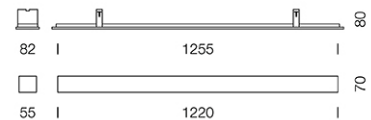

## Dimension

## Specification

ITEM CODE	:	DZ-LINE1R-28-BK
SERIES	:	DZ-LINE
BRAND	:	LAMPTITUDE
LAMP TYPE	:	FLUORESCENT OR LED
LAMP BASE	:	1*T5 MAX 28W
DESCRIPTION	:	LOUVER LAMP
INSTALLATION	:	RECESSED LOUVER LAMP
MATERIAL	:	EXTRUDED ALUMINIUM
COLOR	:	BLACK
CONTROL GEAR	:	N/A
REFLECTOR	:	ANODIZE ALUMINIUM POLISHED