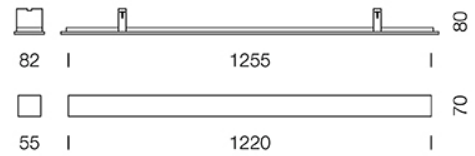

PROJECT : _____
SALE : _____

Lampitude

Product

Dimension

Specification

SERIES	: DZ-LINE1R
ITEM CODE	: DZ-LINE1R-28-BK-OP-NLB
DESCRIPTION	: LOUVER LAMP
SIZE	: W82 X L1255 X H80 (MM)
INSTALLATION	: RECESSED LOUVER LAMP
DRILL SIZE	: L1233 X W72 (MM)
WEIGHT	: -
MATERIAL	: EXTRUDED ALUMINUM
COLOR	: BLACK
REFLECTOR	: ALUMINUM POLISHED
DIFFUSER	: OPAL DIFFUSER
IP RATING	: 20
LIGHT SOURCES	: LED OR FLUORESCENT
SOCKET	: T5 X 1
WATTS	: 28W
VOLT	: -
CCT	: -
CRI	: -
BEAM ANGLE	: -
LUMEN POWER	: -
LIFETIME	: -
CONTROL GEAR	: -
ACCESSORIES	: -
REMARKS	: BULB NOT INCLUDED