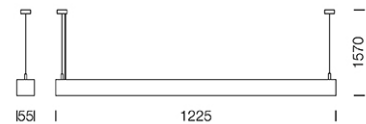

PROJECT : _____

SALE : _____

Lamptitude[®]
TURN ON YOUR ATTITUDE

Product

Dimension

Specification

ITEM CODE	:	DZ-LINE1-28-WH-OP-NLB
SERIES	:	DZ-LINE
BRAND	:	LAMPTITUDE
LAMP TYPE	:	FLUORESCENT OR LED
LAMP BASE	:	1*T5 MAX 28W
DESCRIPTION	:	LOUVER LAMP
INSTALLATION	:	SUSPENDED LOUVER LAMP
MATERIAL	:	EXTRUDED ALUMINUM, OPAL DIFFUSER
COLOR	:	WHITE
CONTROL GEAR	:	N/A
REFLECTOR	:	ANODIZE ALUMIUM POLISHED