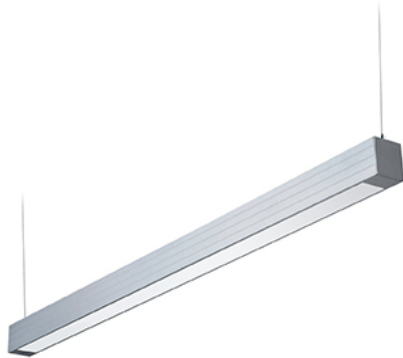

PROJECT : _____

SALE : _____

Lamptitude[®]
TURN ON YOUR ATTITUDE

Product

Dimension

Specification

ITEM CODE	:	DZ-LINE1-28-GY-OP-NLB
SERIES	:	DZ-LINE
BRAND	:	LAMPTITUDE
LAMP TYPE	:	FLUORESCENT OR LED
LAMP BASE	:	1*T5 MAX 28W
DESCRIPTION	:	LOUVER LAMP
INSTALLATION	:	SUSPENDED LOUVER LAMP
MATERIAL	:	EXTRUDED ALUMINUM, OPAL DIFFUSER
COLOR	:	GRAY
CONTROL GEAR	:	N/A
REFLECTOR	:	ANODIZE ALUMIUM POLISHED