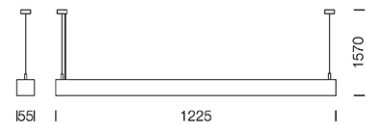

PROJECT : _____

SALE : _____

Lamptitude[®]
TURN ON YOUR ATTITUDE

Product

Dimension

Specification

ITEM CODE	:	DZ-LINE1-28-GY-OP-NLB
SERIES	:	DZ-LINE
BRAND	:	LAMPTITUDE
LAMP TYPE	:	FLUORESCENT OR LED
LAMP BASE	:	1*T5 MAX 28W
DESCRIPTION	:	LOUVER LAMP
INSTALLATION	:	SUSPENDED LOUVER LAMP
MATERIAL	:	EXTRUDED ALUMINUM, OPAL DIFFUSER
COLOR	:	GRAY
CONTROL GEAR	:	N/A
REFLECTOR	:	ANODIZE ALUMIUM POLISHED