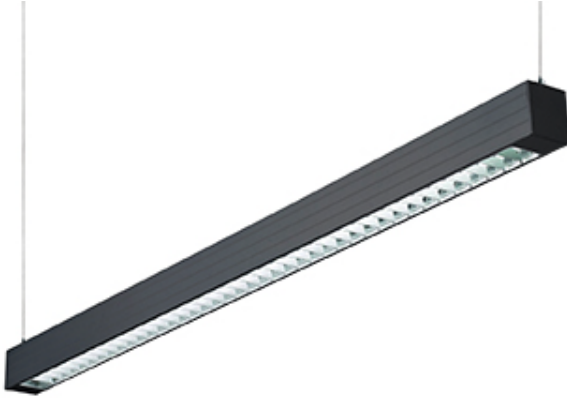

PROJECT : _____

SALE : _____

Lampitude®
TURN ON YOUR ATTITUDE

Product

Dimension

Specification

ITEM CODE	:	DZ-LINE1-28-BK
SERIES	:	DZ-LINE
BRAND	:	LAMPTITUDE
LAMP TYPE	:	FLUORESCENT OR LED
LAMP BASE	:	1*T5 MAX 28W
DESCRIPTION	:	LOUVER LAMP
INSTALLATION	:	SUSPENDED LOUVER LAMP
MATERIAL	:	EXTRUDED ALUMINIUM
COLOR	:	BLACK
CONTROL GEAR	:	N/A
REFLECTOR	:	ANODIZE ALUMINIUM POLISHED