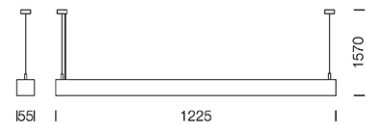

PROJECT : _____

SALE : _____

Lampitude®
TURN ON YOUR ATTITUDE

Product

Dimension

Specification

ITEM CODE	:	DZ-LINE1-28-BK
SERIES	:	DZ-LINE
BRAND	:	LAMPTITUDE
LAMP TYPE	:	FLUORESCENT OR LED
LAMP BASE	:	1*T5 MAX 28W
DESCRIPTION	:	LOUVER LAMP
INSTALLATION	:	SUSPENDED LOUVER LAMP
MATERIAL	:	EXTRUDED ALUMINIUM
COLOR	:	BLACK
CONTROL GEAR	:	N/A
REFLECTOR	:	ANODIZE ALUMINIUM POLISHED