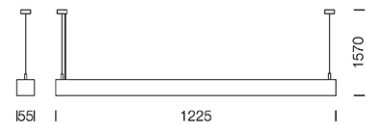

## Dimension

## Specification

ITEM CODE	:	DZ-LINE1-28-BK-OP-NLB
SERIES	:	DZ-LINE
BRAND	:	LAMPTITUDE
LAMP TYPE	:	FLUORESCENT OR LED
LAMP BASE	:	1*T5 MAX 28W
DESCRIPTION	:	LOUVER LAMP
INSTALLATION	:	SUSPENDED LOUVER LAMP
MATERIAL	:	EXTRUDED ALUMINUM, OPAL DIFFUSER
COLOR	:	BLACK
CONTROL GEAR	:	N/A
REFLECTOR	:	ANODIZE ALUMIUM POLISHED