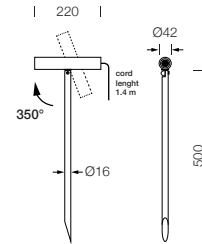

PROJECT : _____
SALE : _____

Lampitude

Product

Dimension

Specification

SERIES	: DYNEX
ITEM CODE	: DYNEX-B-DG
DESCRIPTION	: SPOTLIGHT
SIZE	: Ø42 X L220 X H500 (MM)
INSTALLATION	: SURFACE MOUNTED
DRILL SIZE	: -
WEIGHT	: 0.8 KG
MATERIAL	: ALUMINIUM
COLOR	: DARK GRAY
REFLECTOR	: -
DIFFUSER	: -
IP RATING	: 65
LIGHT SOURCES	: LED
WATTS	: 5W
INPUT VOLTAGE	: DC 24V
OUTPUT VOLTAGE	: -
CCT	: 3000K
CRI	: 90
BEAM ANGLE	: -
LUMEN POWER	: 425LM
AMBIENT TEMP	: -20°C TO +40°C
LIFETIME	: 35,000 Hrs
CONTROL GEAR	: POWER SUPPLY NOT INCLUDED
ACCESSORIES	: -
REMARKS	: DEPENDS ON POWER SUPPLY