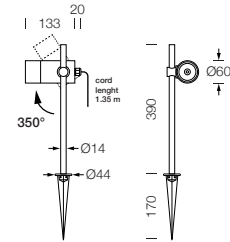

PROJECT : _____
 SALE : _____

Lampitude

Product

Dimension

Specification

SERIES	: DYNEX
ITEM CODE	: DYNEX-A-DG
DESCRIPTION	: SPOTLIGHT
SIZE	: Ø60 X L133 X H390 + 170 (MM)
INSTALLATION	: SURFACE MOUNTED
DRILL SIZE	: -
WEIGHT	: 0.85 KG
MATERIAL	: ALUMINIUM
COLOR	: DARK GRAY
REFLECTOR	: -
DIFFUSER	: -
IP RATING	: 65
LIGHT SOURCES	: LED
WATTS	: 5W
INPUT VOLTAGE	: DC 24V
OUTPUT VOLTAGE	: -
CCT	: 3000K
CRI	: 90
BEAM ANGLE	: -
LUMEN POWER	: 510LM
AMBIENT TEMP	: -20°C TO +40°C
LIFETIME	: 35,000 Hrs
CONTROL GEAR	: POWER SUPPLY NOT INCLUDED
ACCESSORIES	: -
REMARKS	: DEPENDS ON POWER SUPPLY