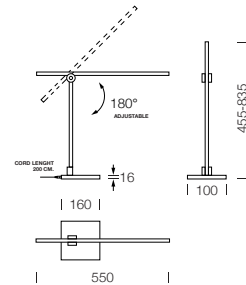

PROJECT : _____
SALE : _____

Lampitude

Product

Dimension

Specification

SERIES	: DYNA
ITEM CODE	: DYNA-T-WW
DESCRIPTION	: TABLE LAMP
SIZE	: W100 X L550 X H455 - 835 (MM)
INSTALLATION	: STANDING
DRILL SIZE	: -
WEIGHT	: 1.23 KG
MATERIAL	: ALUMINIUM
COLOR	: WHITE
REFLECTOR	: -
DIFFUSER	: PMMA
IP RATING	: 20
LIGHT SOURCES	: LED
WATTS	: 6W
INPUT VOLTAGE	: AC 220-240V 50/60 Hz
OUTPUT VOLTAGE	: -
CCT	: 3000K
CRI	: 90
BEAM ANGLE	: DIFFUSED BEAM
LUMEN POWER	: 250LM
AMBIENT TEMP	: -20°C to +40°C
LIFETIME	: 30,000 Hrs
CONTROL GEAR	: LED POWER ADAPTER INCLUDED
ACCESSORIES	: -
REMARKS	: SENSOR DIMMER